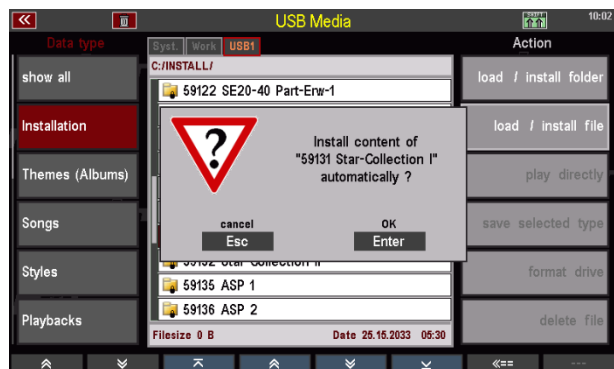

- The display asks if you really want to install the data. Confirm with **[Enter]**.
- The data will now be loaded. Afterwards you can leave the USB menu again (press **ESC** or **USB** button).
- Now the Styles are loaded (see display). After that the installation is finished. The data of the package can be used.