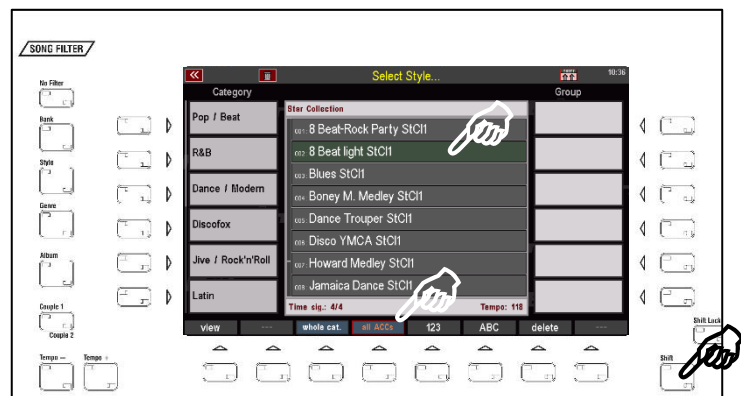

Attention: Please note that factory data, including the doo packages, are always installed on an account-specific basis. If you use additional user accounts on your SEMPRA and you want to use the Star Collection styles in these accounts, you may have to repeat the installation for these additional accounts!

Where can I find the styles?

The **Star Collection-STYLES** occupy the Firm Style Bank 14 (Star Collection). They are assigned to the corresponding categories and subgroups in the style selection.

You can recognize styles of the Star Collection 1 and 2 packages by the abbreviation "**StCI1**" or "**StCI2**" after the style name.

Surely you would like to try out all styles of the **Star Collection 1** first? No problem:

Select one of the **StCI1** styles and then set the Style list in the display to "**All ACCs**".

To do this, press and hold the **[Shift]** button at the bottom right of the display to switch the **F** buttons below the display to the second function level.