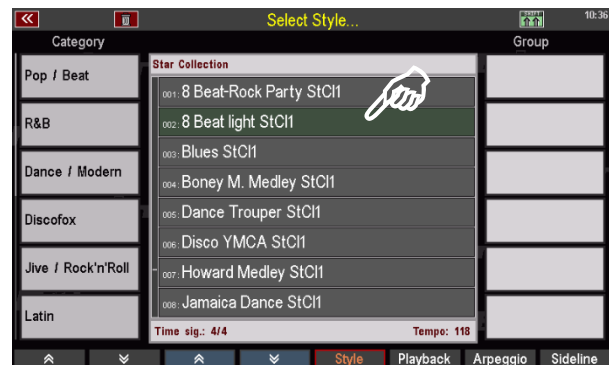

Where can I find the styles?

The **Star Collection-STYLES** occupy the Firm Style Bank 14 (Star Collection). They are assigned to the corresponding categories and subgroups in the style selection.

You can recognize styles of the Star Collection 1 and 2 packages by the abbreviation "**StCI1**" or "**StCI2**" after the style name.