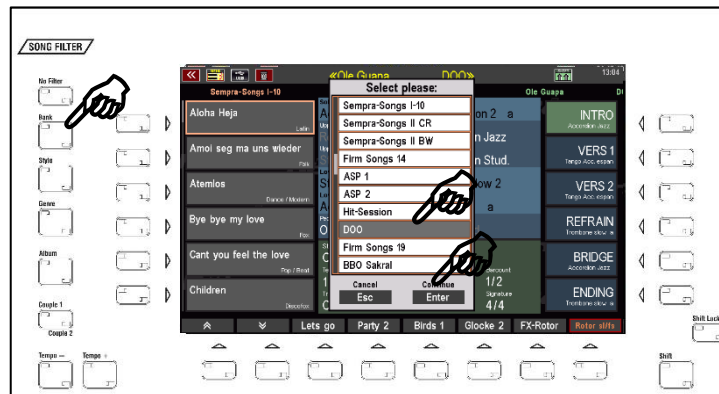

Where can I find the data?

The "Entertainer" **SONGS** with the sample presets can be found in the **Firm SONG Bank 18 "doo"** (internal SONG Bank No. 34). Call up this bank e.g. via the **SONG filter** button [**Bank**] (press 2x if not already selected) and then scroll to the corresponding bank position.

Confirm with [**Enter**]. The SONG list on the left of the display now shows the **doo SONGS**.

Alternatively, you can select the **STYLE BASICS** genre for the SONG list. All **doo SONGS** are assigned to this genre.

Press the SONG filter button [**Genre**] (press twice if not already selected) and select the "Style Basics" genre from the list.

Confirm with [**Enter**].