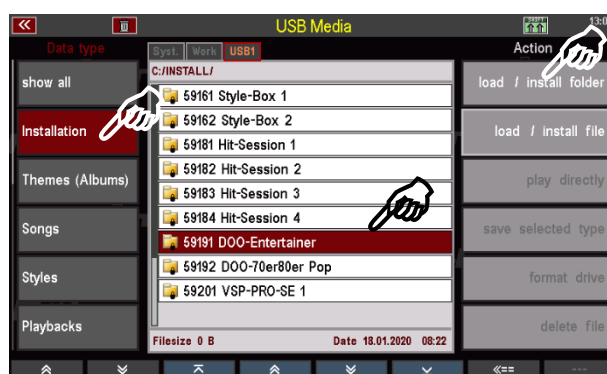

Installation

In addition to the styles, this package also includes a SONG bank (Firm SONG Bank 18) with matching global presets.

All data of the package are installed into the instrument from the USB stick with the factory data that belongs to your SEMPRA.

Attention: If you have received the package as an "arc" file (archive file) by email, please copy this file first on the PC into the top directory of your factory data stick (or any other USB stick, but it must be formatted on your SEMPRA). When inserting the stick into the SEMPRA the system will recognize the archive file and ask you if the archive should be unpacked. Confirm with ENTER. The installation folder for the package "Entertainer" will now be created on the stick (we recommend that you delete the arc-file from the stick after the installation, otherwise you will always be asked whether the file should be unpacked when you insert the stick).

You can now continue with the actual installation on the SEMPRA:

- Insert the USB stick with the installation data into one of the USB sockets of your SEMPRA.
- Press the USB button to open the USB menu in the display.
- Tap the **Installation** data type on the left (the field is shown in red).
- Move the cursor to the "**59191 DOO-Entertainer**" folder (but do not open the folder!) using the **data-wheel** or the **cursor keys Up/Down**.
- Tap on the right on the "**Load/Install Folder**" field.