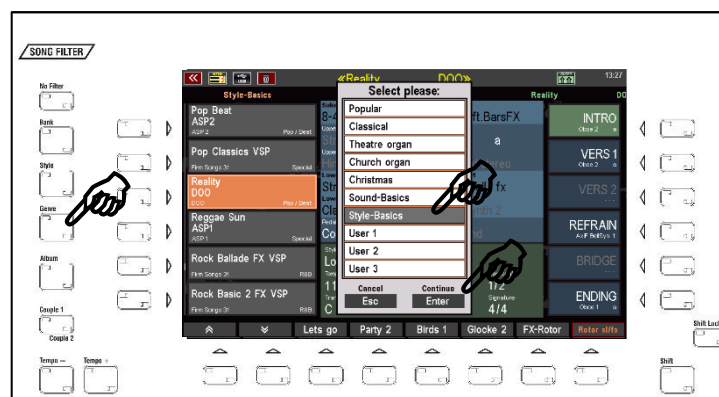

Where can I find the data?

The "Entertainer" **SONGS** with the sample presets can be found in the **Firm SONG Bank 18 "doo"** (internal SONG Bank No. 34). Call up this bank e.g. via the **SONG filter** button [**Bank**] (press 2x if not already selected) and then scroll to the corresponding bank position.

Confirm with [**Enter**]. The SONG list on the left of the display now shows the **doo SONGS**.

Alternatively, you can select the **STYLE BASICS** genre for the SONG list. All **doo SONGS** are assigned to this genre.

Press the SONG filter button [**Genre**] (press twice if not already selected) and select the "Style Basics" genre from the list.

Confirm with [**Enter**].

The SONG list on the left now shows the SONGS of the genre "Style Basics", here among others the **doo SONGS**.

SONGS of doo packages can be recognized by the abbreviation **DOO** in the SONG name.

The **doo-STYLES** occupy the Firm Style Bank 15 (DOO). They are assigned to the corresponding categories and subgroups in the style selection. DOO styles can be recognized in the style selection by the abbreviation "DOO" in the style name.