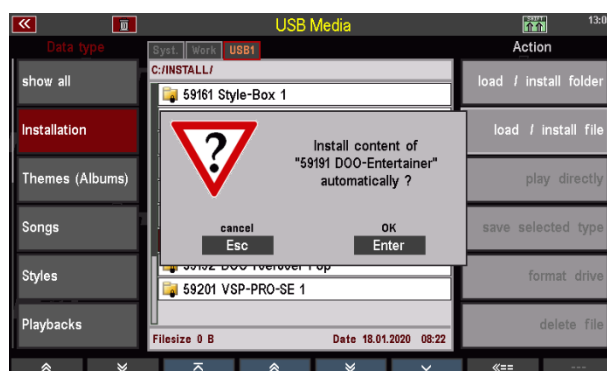

- The display asks if you really want to install the data. Confirm with **[Enter]**.
- The data will now be loaded. Afterwards you can leave the USB menu again (press **ESC** or **USB** button).
- Now first the Styles and then the SONG Bank are loaded (see display). After that the installation is finished. The data of the package can be used.